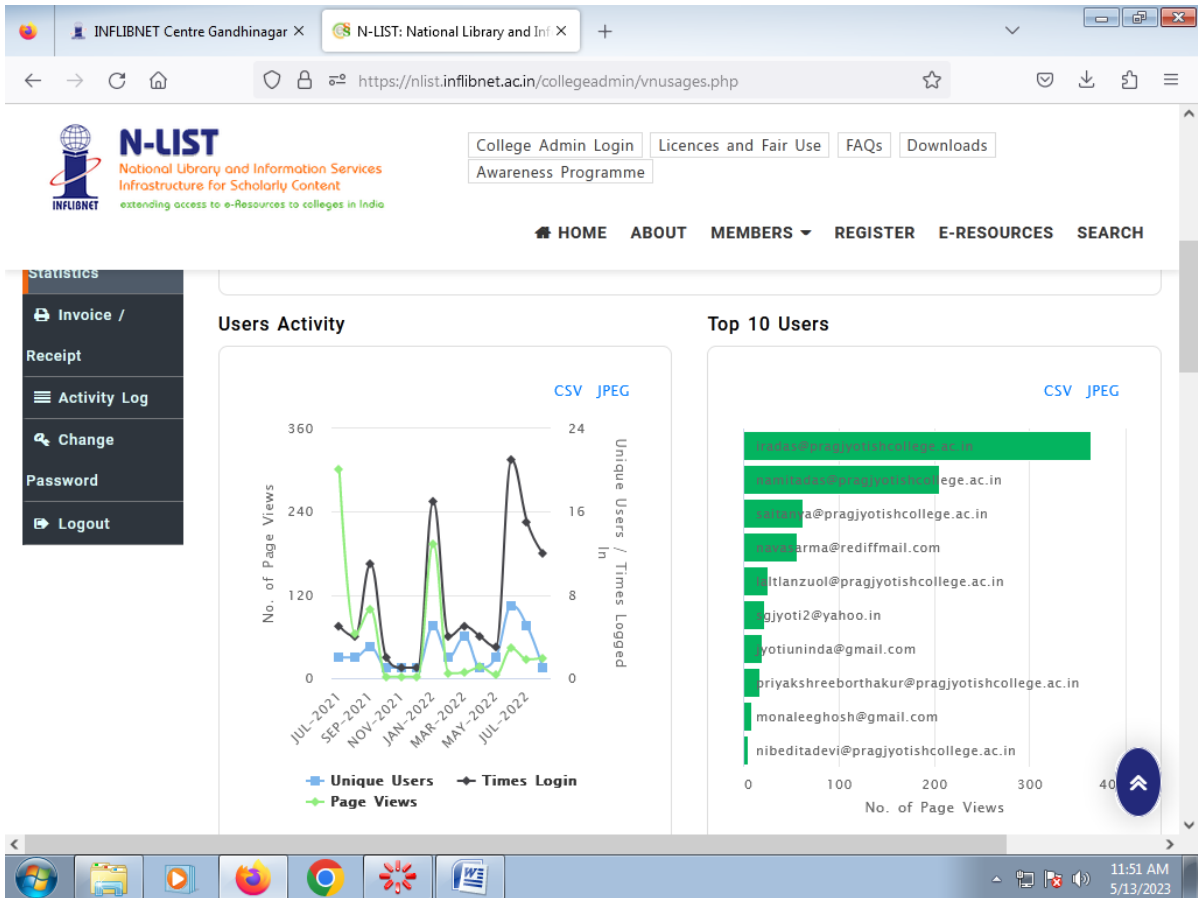

Online access record of N-List