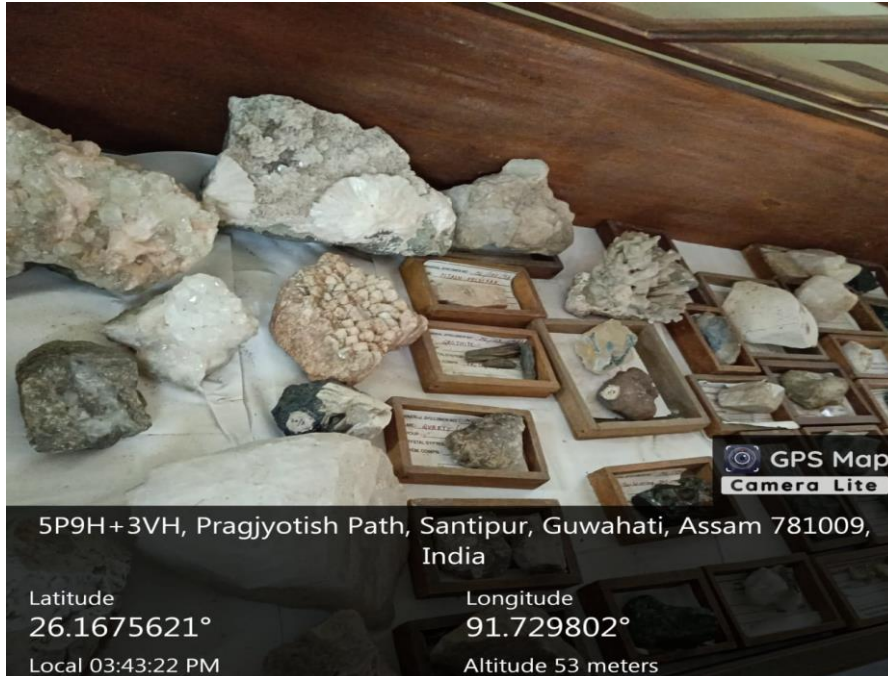

5P9H+3VH, Pragjyotish Path, Santipur, Guwahati, Assam 781009, India

Latitude
26.1675621°

Longitude
91.729802°

Local 03:43:22 PM

Altitude 53 meters

MUSEUM OF GEOLOGY DEPARTMENT

781009 Sluice Gate, near Sikha Gas Agency, Santipur, Guwahati, Assam 781009, India